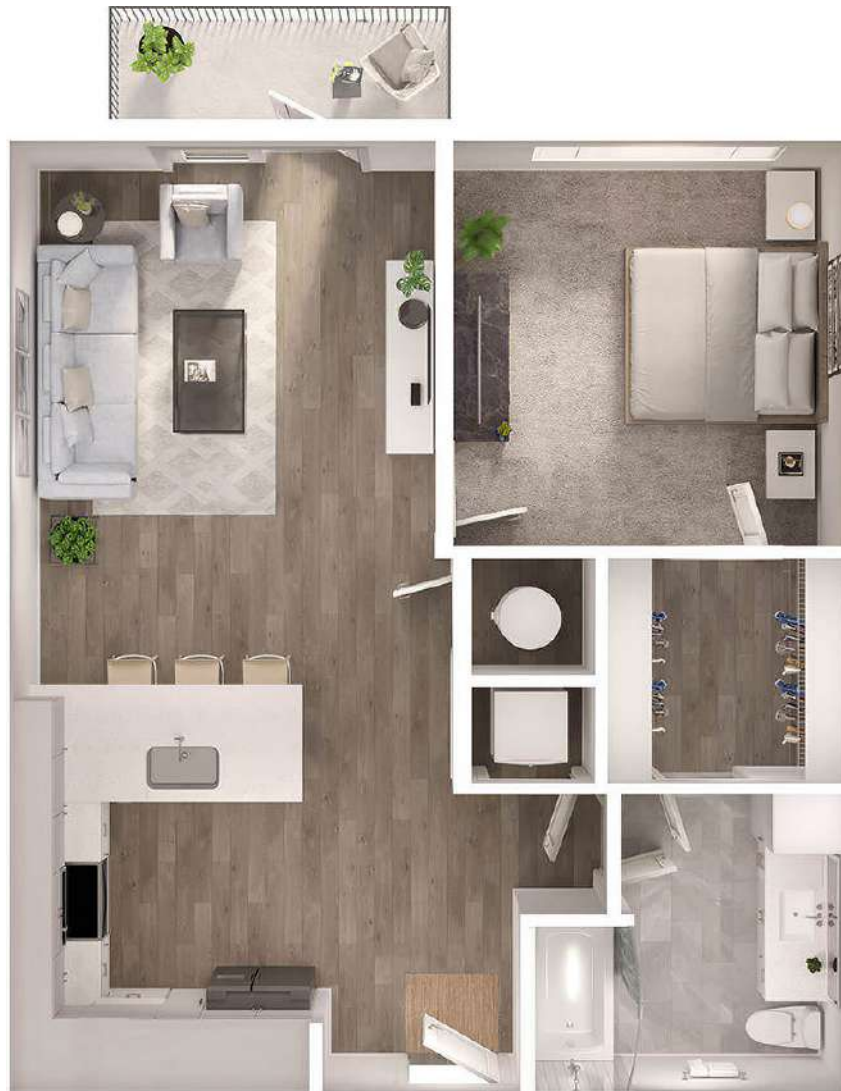

A2P

1 BED / 1 BATH

723 - 761

SQ. FT.

 **REVOLVE** ATX

112 Will Davis Drive | Austin, TX 78752

www.revolveatx.com

Floor plans are artist's rendering. All dimensions are approximate. Actual product and specifications may vary in dimension or detail. Not all features are available in every apartment. Prices and special offers valid for new residents only. Pricing and availability subject to change at any time. Please see a representative for details.